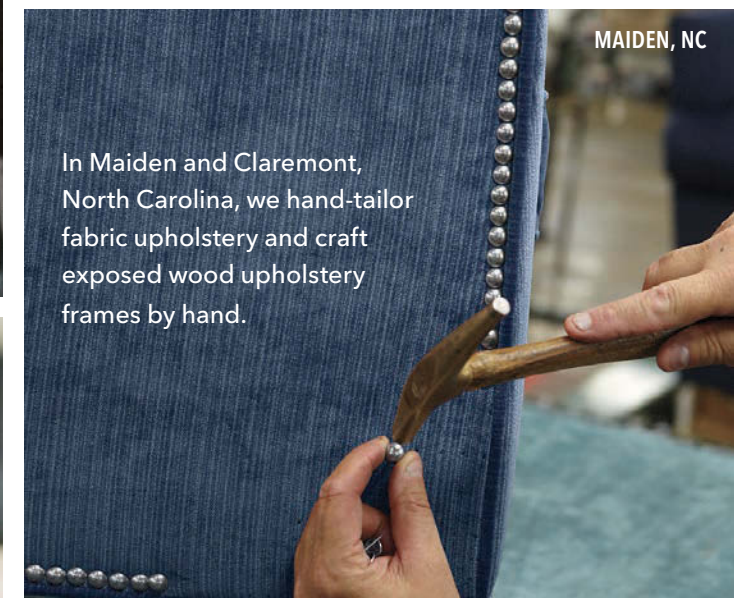

AS WE OPEN OUR 93RD YEAR IN BUSINESS, WE CELEBRATE THE CRAFTSPEOPLE WHO SAFEGUARD OUR REPUTATION FOR QUALITY AND THE NORTH AMERICAN WORKSHOPS WHERE ABOUT 75% OF OUR FURNITURE IS MADE.

We first began making wood furniture in Beecher Falls, Vermont, and our sawmill is still operational to this day. It's where we grade responsibly sourced logs, mill, and kiln-dry them, as well as craft our rough-sawn tabletops.

In Orleans, Vermont, we use the wood milled in Beecher Falls, precision-cutting some of our most popular pieces before assembling them and finishing them by hand.

Our Silao, Mexico, workshop specializes in genuine leather upholstery, working with artisan-dyed hides and precision-cutting and color-blending each piece.