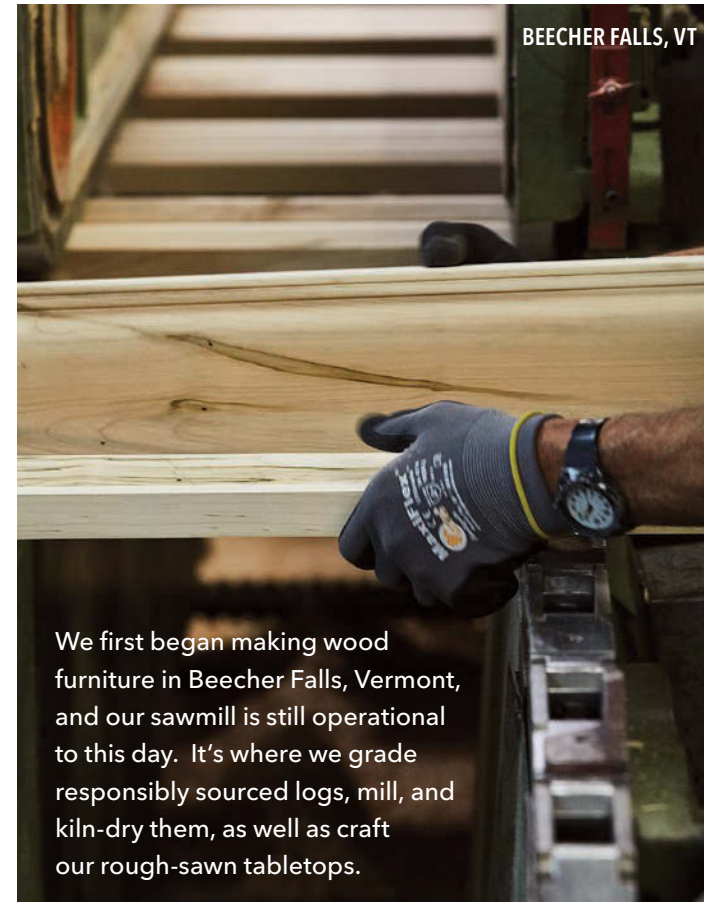

AS WE OPEN OUR 93RD YEAR IN BUSINESS, WE CELEBRATE THE CRAFTSPEOPLE WHO SAFEGUARD OUR REPUTATION FOR QUALITY AND THE NORTH AMERICAN WORKSHOPS WHERE ABOUT 75% OF OUR FURNITURE IS MADE.

We first began making wood furniture in Beecher Falls, Vermont, and our sawmill is still operational to this day. It's where we grade responsibly sourced logs, mill, and kiln-dry them, as well as craft our rough-sawn tabletops.